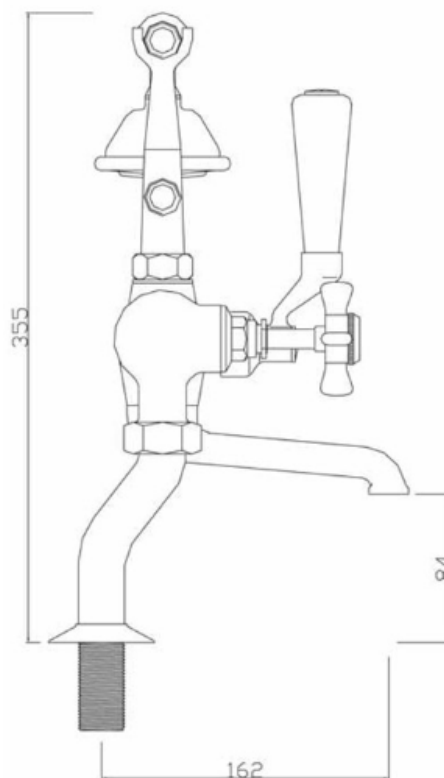

## TAPS & SHOWERING

Construction	Brass Body, Brass Handle
Finish	Chrome
Style	Traditional
Working pressure	Min 0.1 bar, max 5.0bar
Plumbing systems	Suitable for all plumbing systems
Connection inlet	3/4" BSP
Cartridge	Standard Turn
Guarantee	10years on chrome finish, 3 years serviceable parts

### CHURCHMAN DELUXE BATH SHOWER MIXER CHROME CH/205/C

The information contained on this page was correct at the date of issue. Fitting dimensions are provided as a guide only. Some variation may occur due to manufacturing tolerances. We pursue a policy of continuing improvement in design and performance of our products and so reserve the right to change specifications without prior notice