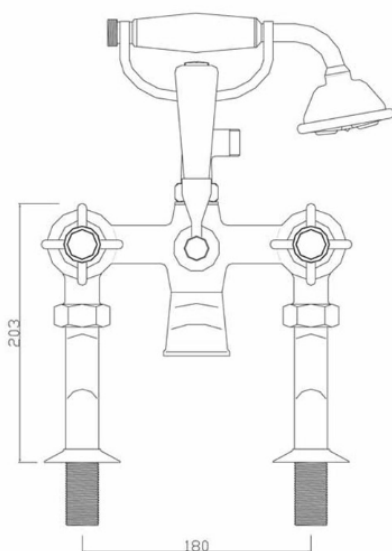

## TAPS & SHOWERING

Construction	Brass Body, Brass Handle
Finish	Chrome
Style	Traditional
Working pressure	Min 0.1 bar, max 5.0bar
Plumbing systems	Suitable for all plumbing systems
Connection inlet	3/4" BSP
Cartridge	Standard Turn
Guarantee	10years on chrome finish, 3 years serviceable parts

### CHURCHMAN DELUXE BATH SHOWER MIXER CHROME CH/205/C

The information contained on this page was correct at the date of issue. Fitting dimensions are provided as a guide only. Some variation may occur due to manufacturing tolerances. We pursue a policy of continuing improvement in design and performance of our products and so reserve the right to change specifications without prior notice