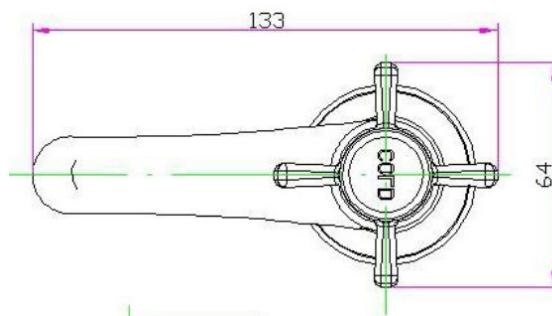

SAGITTARIUS

TAPS & SHOWERING

Construction	Brass Body, Brass Handle
Finish	Chrome
Style	Traditional
Working pressure	Min 0.1 bar, max 5.0bar
Plumbing systems	Suitable for all plumbing systems
Connection inlet	3/4" BSP
Cartridge	Standard Turn
Guarantee	10years on chrome finish, 3 years serviceable parts

Churchman Bath Taps

Chrome

CH/102/C

Flow Rates (litres per minute)

System Pressure	0.1 Bar	0.2 Bar	0.3 Bar	0.5 Bar	1.0 Bar	1.5 Bar	2.0 Bar	3.0 Bar	4.0 Bar	5.0 Bar
CH/102/C	3.20	4.40	-	8.30	11.40	14.00	16.10	19.50	-	-

The information contained on this page was correct at the date of issue. Fitting dimensions are provided as a guide only. Some variation may occur due to manufacturing tolerances.

FOR FURTHER ADVICE PLEASE CONTACT :-