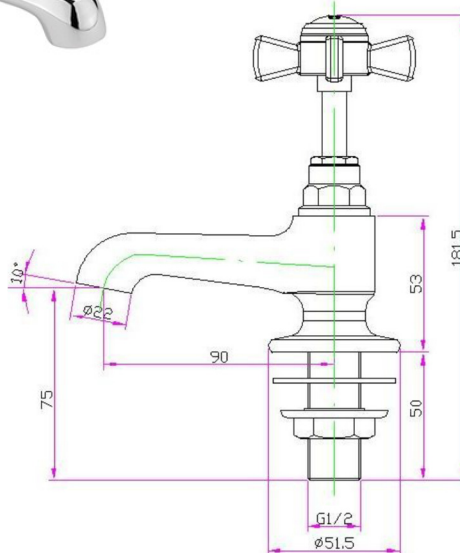

SAGITTARIUS

TAPS & SHOWERING

Construction	Brass Body, Brass Handle
Finish	Chrome
Style	Traditional
Working pressure	Min 0.1 bar, max 5.0bar
Plumbing systems	Suitable for all plumbing systems
Connection inlet	3/4" BSP
Cartridge	Standard Turn
Guarantee	10years on chrome finish, 3 years serviceable parts

Churchman Bath Taps

Chrome

CH/102/C

Flow Rates (litres per minute)

System Pressure	0.1 Bar	0.2 Bar	0.3 Bar	0.5 Bar	1.0 Bar	1.5 Bar	2.0 Bar	3.0 Bar	4.0 Bar	5.0 Bar
CH/102/C	3.20	4.40	-	8.30	11.40	14.00	16.10	19.50	-	-

The information contained on this page was correct at the date of issue. Fitting dimensions are provided as a guide only. Some variation may occur due to manufacturing tolerances.

FOR FURTHER ADVICE PLEASE CONTACT :-