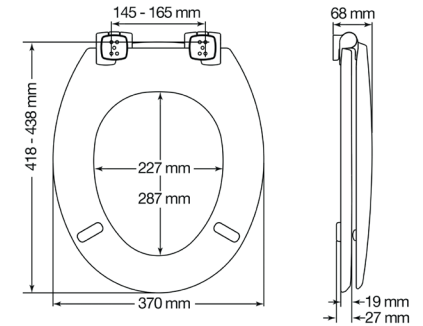

MOULDED WOOD TOILET SEAT COTTAGE SLOW CLOSE ULTRA-FIX® 5070QCLT000

5070QCLT111 - Grey

Features

- Bemis Ultra-Fix® - patented fixing system that will not loosen! Simple, "no mess" installation ensures your seat stays tight on the pan.
- Slow Close - closes slowly and quietly.
- Environmentally Friendly Moulded Wood - made with responsibly sourced woods and water-based paints.
- Adjustable chrome-plated hinge.

5070QCLT000

Bemis Ultra-Fix® prevents shifting

- ✓ Resists corrosion
- ✓ One-piece nut installs easily
- ✓ No glue or adhesives leaving residue on your ceramic
- ✓ Lasts over 30,000 cycles in side-to-side testing
- ✓ The only system in the market that resists the 30 kg. side-pull test

Name	Part number	Colour	Hinge	EAN	Ring bumper	Cover bumper	Weight	MQ	STD Pallet
Cottage Slow Close Ultra-Fix®	5070QCLT000	White	Adjustable chrome-plated	5012799286669	2	2	3 kg	5	135
Cottage Grey Slow Close Ultra-Fix®	5070QCLT111	Grey	Adjustable chrome-plated	5012799286720	2	2	3 kg	5	135