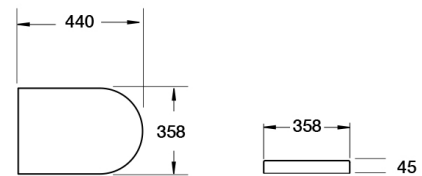

ARCO QUICK-RELEASE SEAT

Category:	toilets	Code:	S1088SCQR
Guarantee:	1 year	Range:	arco
Type:	seats	Volume:	0.02
Weight:	2.40		

Dimensions are in millimetres except thread sizes which are BSP imperial.

Features