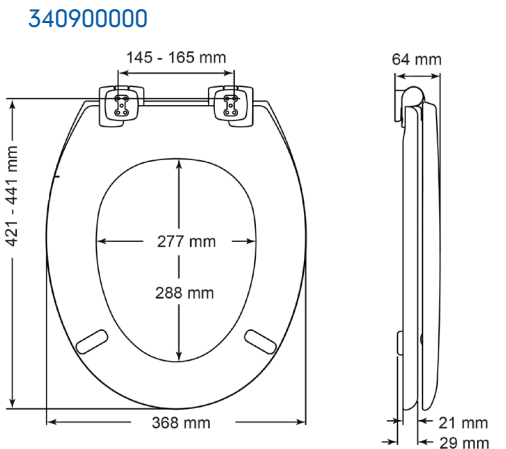

Bemis Ultra-Fix® prevents shifting

- ✓ Resists corrosion
- ✓ One-piece nut installs easily
- ✓ No glue or adhesives leaving residue on your ceramic
- ✓ Lasts over 30,000 cycles in side-to-side testing
- ✓ The only system in the market that resists the 30 kg. side-pull test

Name	Part number	Colour	Hinge	EAN	Ring bumper	Cover bumper	Weight	MQ	STD Pallet
Danube Slow Close Ultra-Fix®	340900000	White	Adjustable chrome-plated	5012799287161	2	2	3.31 kg	5	135