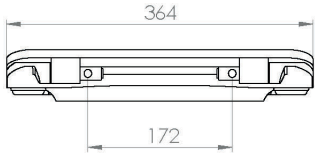

**UNI SLIM-LINE SOFT CLOSE SEAT & COVER (FOR 66070, 66074 & 66077)**

UNI Slim-line soft-close seat and cover

---

**SKU:** 66102

**ADDITIONAL INFORMATION**

<b>Product Type</b>	Toilet Seat
<b>Colour</b>	White
<b>Material</b>	Plastic
<b>Seat Fixings</b>	SP.UNI.010 - Available on <a href="https://spares.saneux.com">spares.saneux.com</a>

**TECHNICAL DRAWING**

QQQQ