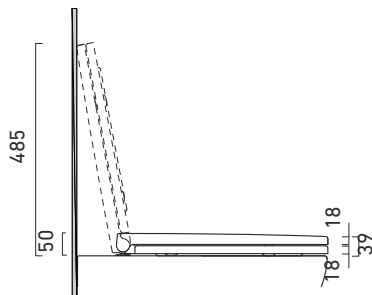

COPRIVASO SOFT-CLOSE

CATALANO
THE ESSENCE OF CERAMICS

cod. 5V57STF000

Sedile soft-close in resina inalterabile.
Soft-close Seat-cover made of unalterable resin.
Abattant soft-close en résine inaltérable.