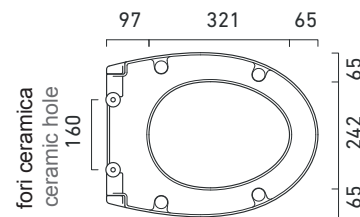

COPRIVASO SOFT-CLOSE

CATALANO
THE ESSENCE OF CERAMICS

cod. 5V57STF000

Sedile soft-close in resina inalterabile.
Soft-close Seat-cover made of unalterable resin.
Abattant soft-close en résine inaltérable.