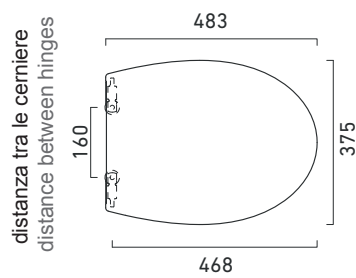

COPRIVASO SOFT-CLOSE

CATALANO
THE ESSENCE OF CERAMICS

cod. 5V57STF000

Sedile soft-close in resina inalterabile.
Soft-close Seat-cover made of unalterable resin.
Abattant soft-close en résine inaltérable.