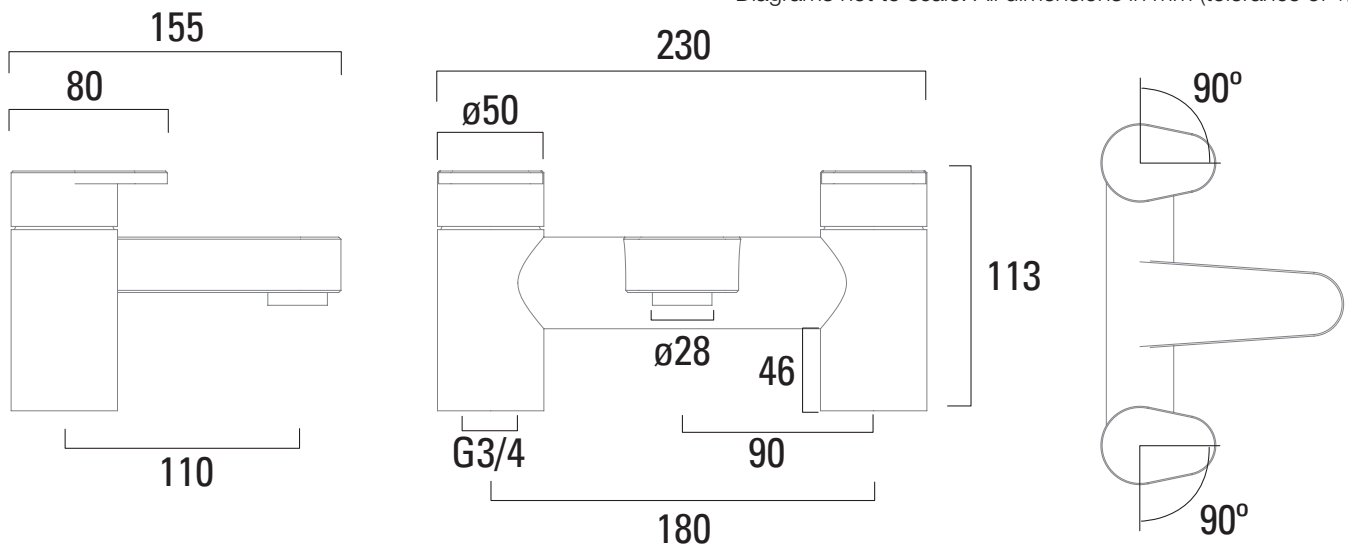

What bore is the tap tail? The tails have a 10mm internal bore.

What length are the tap tails? The tails are 300mm in length.

Does the tap come fitted with an aerator? Yes, the aerator comes pre-installed but can be replaced.

Technical Data Sheet

ROPER RHODES®

Stream Bath Filler - T773002

No.	Description	Code	Fixings Included
1	Stream Bath Filler	T773002	YES

Min Pressure:	0.3bar
0.2bar	12.3 litres / min
0.3bar	14.6 litres / min
0.4bar	15.8 litres / min
0.5bar	17.2 litres / min
1bar	23 litres / min
2bar	35 litres / min

Dimensions - T773002

Diagrams not to scale. All dimensions in mm (tolerance of +/-5mm)

*Dimensions are subject to change, customers are advised to measure actual product before commencing installation.

FAQs

Dimensions - T774002

Diagrams not to scale. All dimensions in mm (tolerance of +/-5mm)

*Dimensions are subject to change, customers are advised to measure actual product before commencing installation.

FAQs