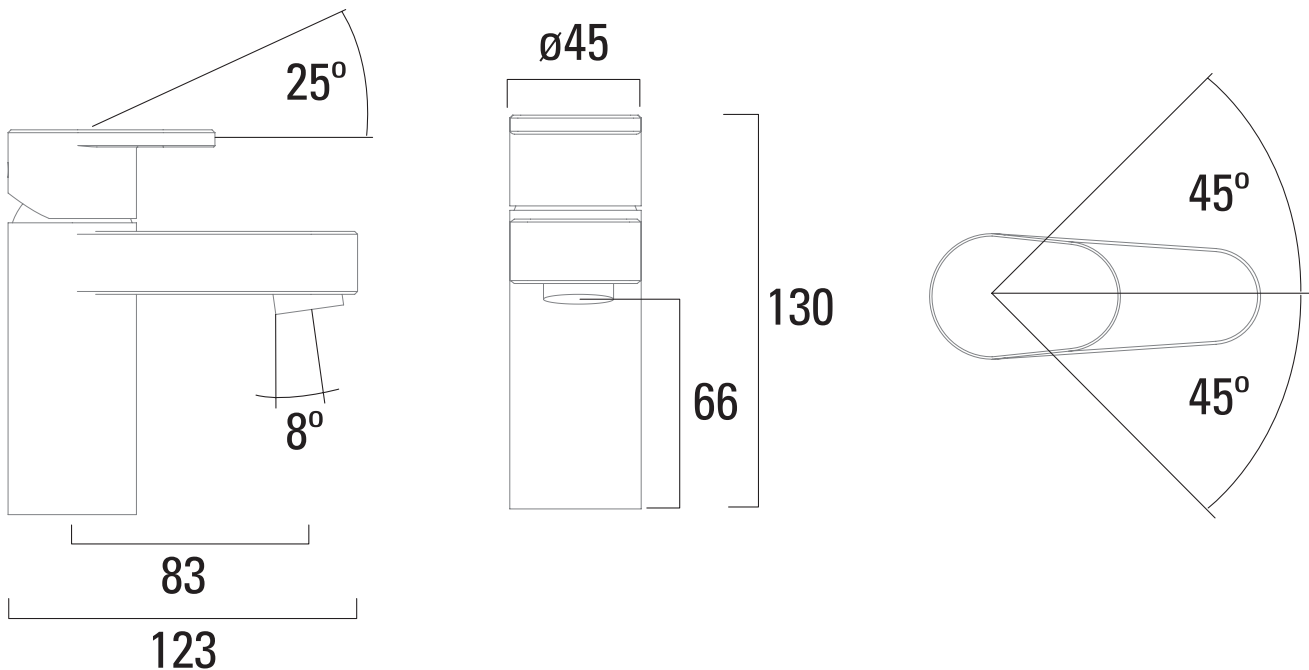

Dimensions - T771002

Diagrams not to scale. All dimensions in mm (tolerance of +/-5mm)

*Dimensions are subject to change, customers are advised to measure actual product before commencing installation.

FAQs

What is the size of the tap tail connection? The tap tails have a standard 1/2" BSP fixing.

What bore is the tap tail? The tails have a 10mm internal bore.

What length are the tap tails? The tails are 300mm in length.

*Dimensions are subject to change, customers are advised to measure actual product before commencing installation.

FAQs

What is the size of the tap tail connection? The tap tails have a standard 1/2" BSP fixing.

Dimensions - T774002

Diagrams not to scale. All dimensions in mm (tolerance of +/-5mm)

*Dimensions are subject to change, customers are advised to measure actual product before commencing installation.

FAQs