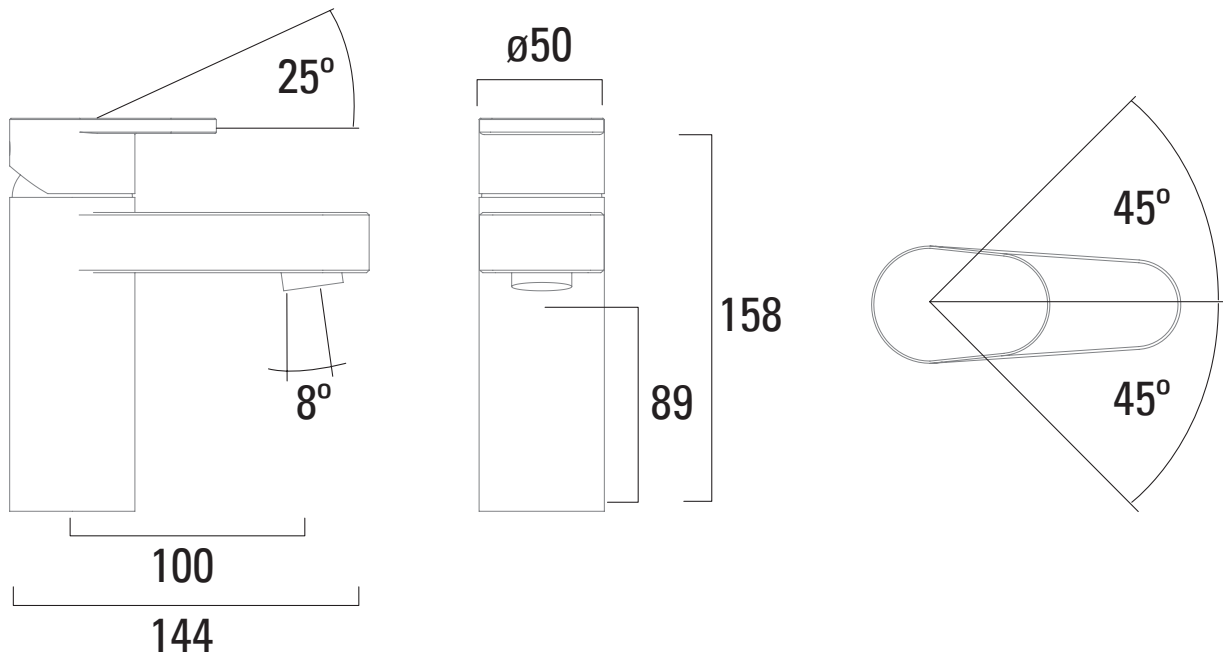

Technical Data Sheet

Stream Basin Mixer - T771002

ROPER RHODES®

No.	Description	Code	Fixings Included
1	Stream Basin Mixer	T771002	YES

Min Pressure:	0.3bar
0.2bar	6.7 litres / min
0.3bar	7.2 litres / min
0.4bar	8 litres / min
0.5bar	9.7 litres / min
1bar	15 litres / min
2bar	20.9 litres / min

Dimensions - T771002

Diagrams not to scale. All dimensions in mm (tolerance of +/-5mm)

*Dimensions are subject to change, customers are advised to measure actual product before commencing installation.

FAQs

What is the size of the tap tail connection? The tap tails have a standard 1/2" BSP fixing.

What bore is the tap tail? The tails have a 10mm internal bore.

What length are the tap tails? The tails are 300mm in length.

Dimensions - T774002

Diagrams not to scale. All dimensions in mm (tolerance of +/-5mm)

*Dimensions are subject to change, customers are advised to measure actual product before commencing installation.

FAQs