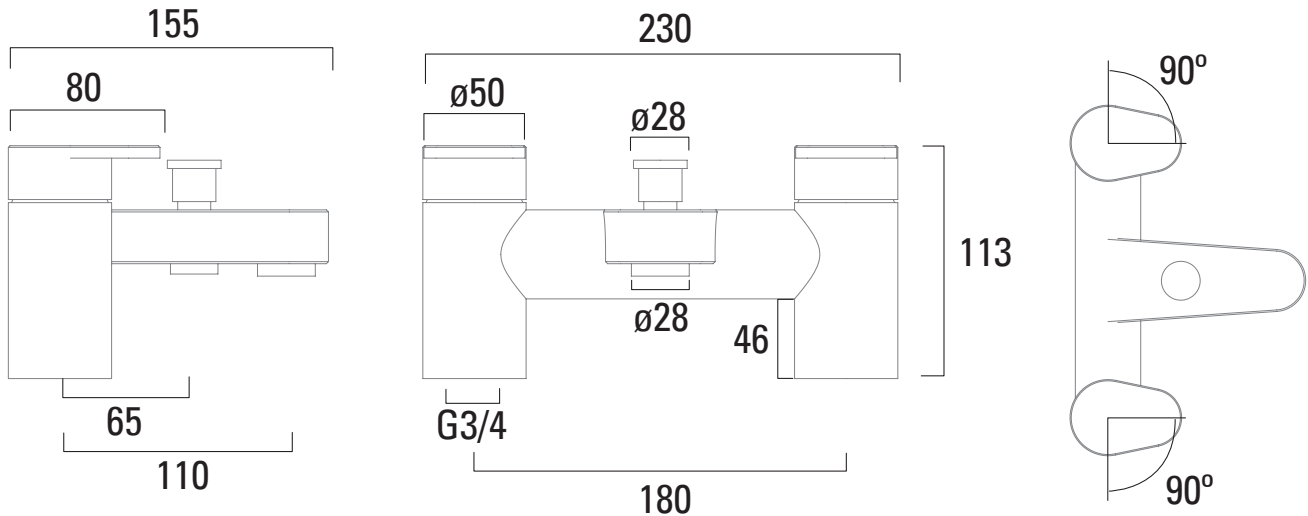

Dimensions - T771002

Diagrams not to scale. All dimensions in mm (tolerance of +/-5mm)

*Dimensions are subject to change, customers are advised to measure actual product before commencing installation.

FAQs

Dimensions - T773002

Diagrams not to scale. All dimensions in mm (tolerance of +/-5mm)

*Dimensions are subject to change, customers are advised to measure actual product before commencing installation.

FAQs

Technical Data Sheet

ROPER RHODES®

Stream Bath Shower Mixer - T774002

No.	Description	Code	Fixings Included
1	Stream Bath Shower Mixer	T774002	YES

Min Pressure:	0.3bar
0.2bar	11.4 litres / min
0.3bar	13.8 litres / min
0.4bar	14.2 litres / min
0.5bar	15.6 litres / min
1bar	15.9 litres / min
2bar	29.3 litres / min

Dimensions - T774002

Diagrams not to scale. All dimensions in mm (tolerance of +/-5mm)

*Dimensions are subject to change, customers are advised to measure actual product before commencing installation.

FAQs