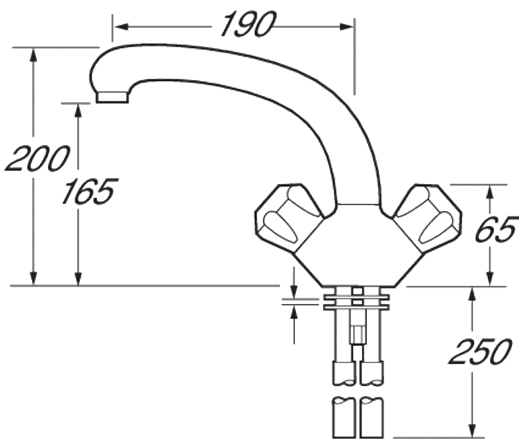

DCM

Profile beige mono sink mixer

Product Code: DCP124/004

Finish: Beige

Features

- Construction: Brass
- Valve/Cartridge type:
- Supply: Suitable for all plumbing systems
- Working Pressures: 0.1 - 5.0 bar
- Inlet connections: 15mm Copper
- Flexi or Copper: Copper Tails

- Swivel Spout
- Dual Flow

*Please refer to website for full warranty details.

Flow (Bar - l/min, open outlet)

Spout	Flow 0.1	Flow 0.3	Flow 0.5	Flow 1.0	Flow 2.0	Flow 3.0	Flow 4.0	Flow 5.0
	5.5	8.4	11.4	14	17	20	25	30