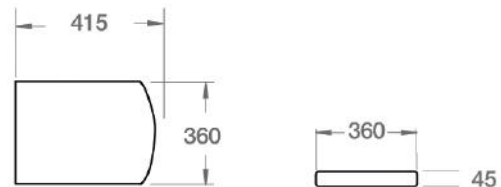

TECHNICAL DATA SHEET

RAVINE QUICK RELEASE SOFT CLOSE DURAPLUS SEAT & COVER

Category: Seats

Weight: 3.11kg

Range: Ravine

Guarantee: 1 year manufacturing

Code: S10160SCQR

Dimensions are in millimetres except thread sizes which are BSP imperial.