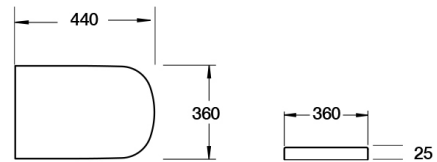

LIBERTY SOFT CLOSE QUICK RELEASE DURAPLUS SEAT

Category:	toilets	Code:	S10150SCQR
Range:	Liberty	Volume:	0.02
Weight:	2.50		

Dimensions are in millimetres except thread sizes which are BSP imperial.

Features