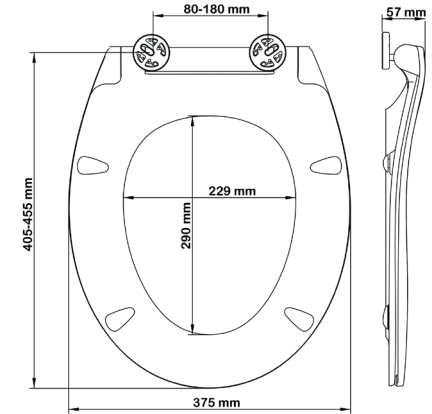

2310CNCTF000

147 - Matt Black

Name	Part number	Colour	Hinge	EAN	Ring bumper	Cover bumper	Weight	MQ	STD Pallet
Bemis Click & Clean® Slim	2310CNCTF000	White	Adjustable stainless steel top fix	5012799287253	4	2	2.2 kg	5	135
Bemis Click & Clean® Slim	2310CNCTF147	Matt Black	Adjustable stainless steel top fix	5012799287901	4	2	2.2 kg	5	135